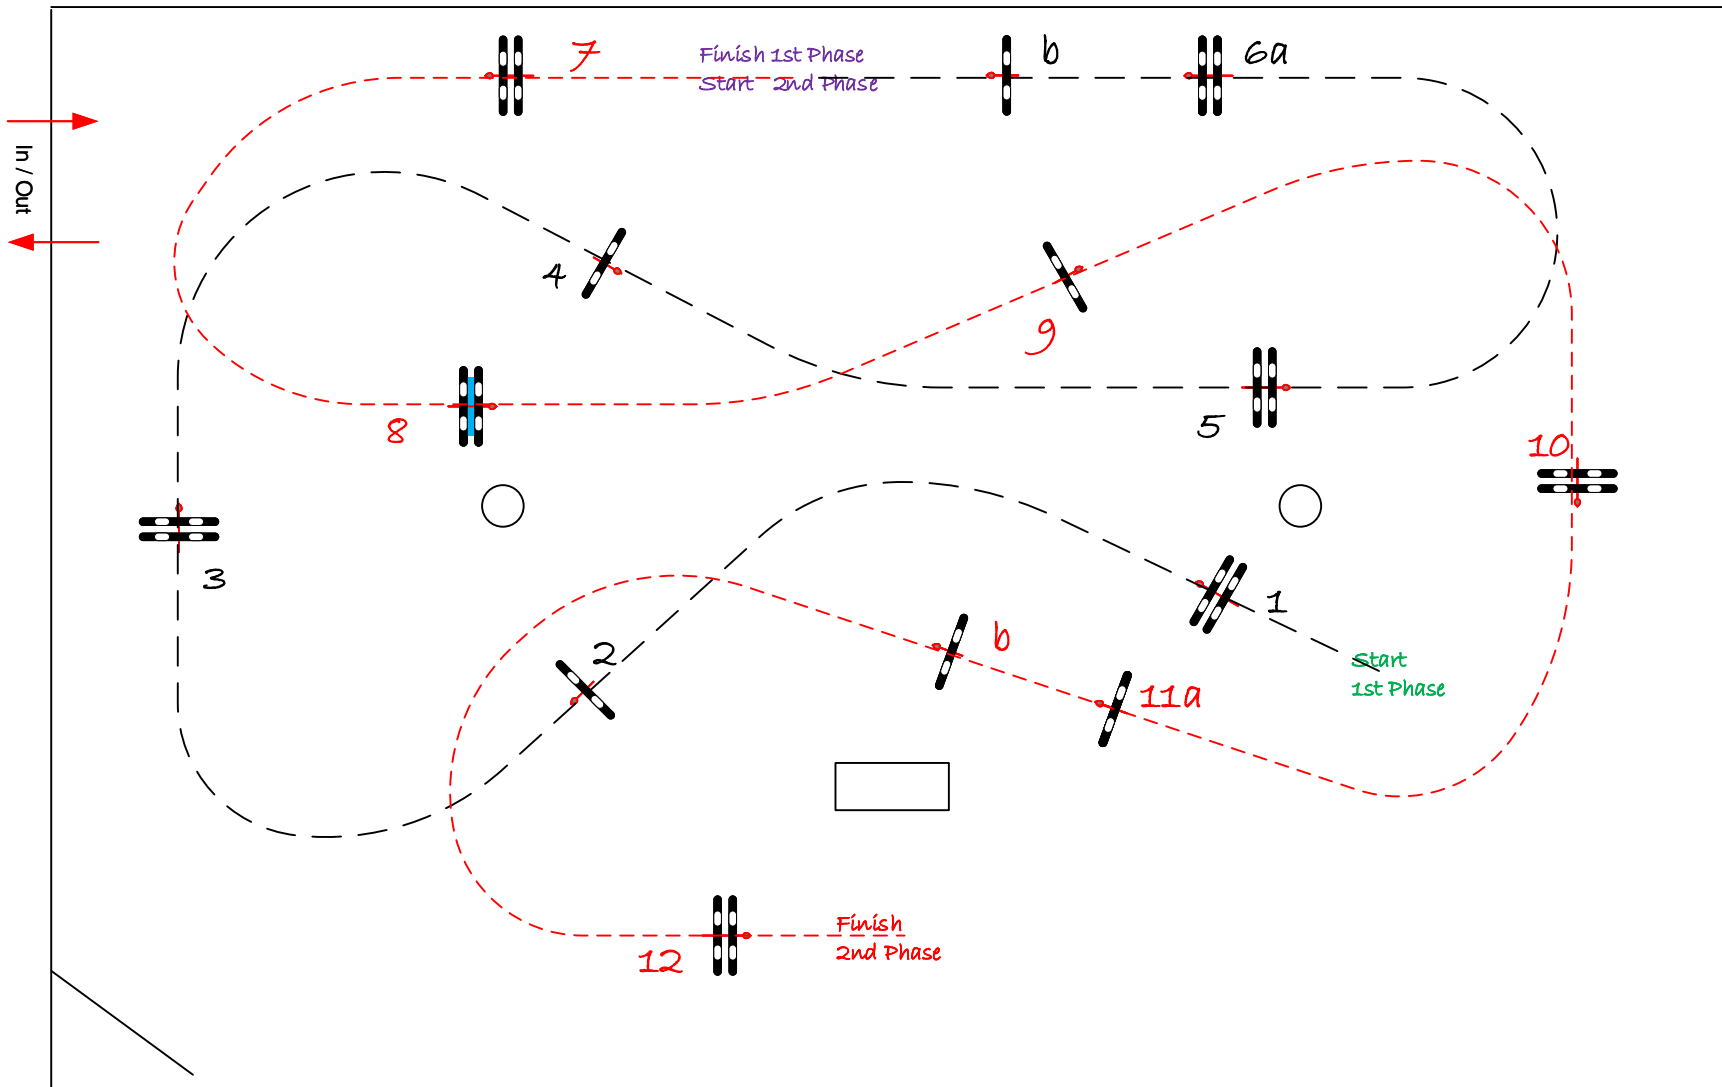

Height: 1.40 m

Speed: 350 m/min

Length: 230 m

Time allowed: 40 sec

Time limit: 80 sec

1 st Phase: 1 -- 6

Efforts: 7

Penalty sec:

Closed combination:

1 -- 6

7

2nd Phase: 7 -- 12

Length: 240 m

Time allowed: 42 sec

Time limit: 84 sec

JURY